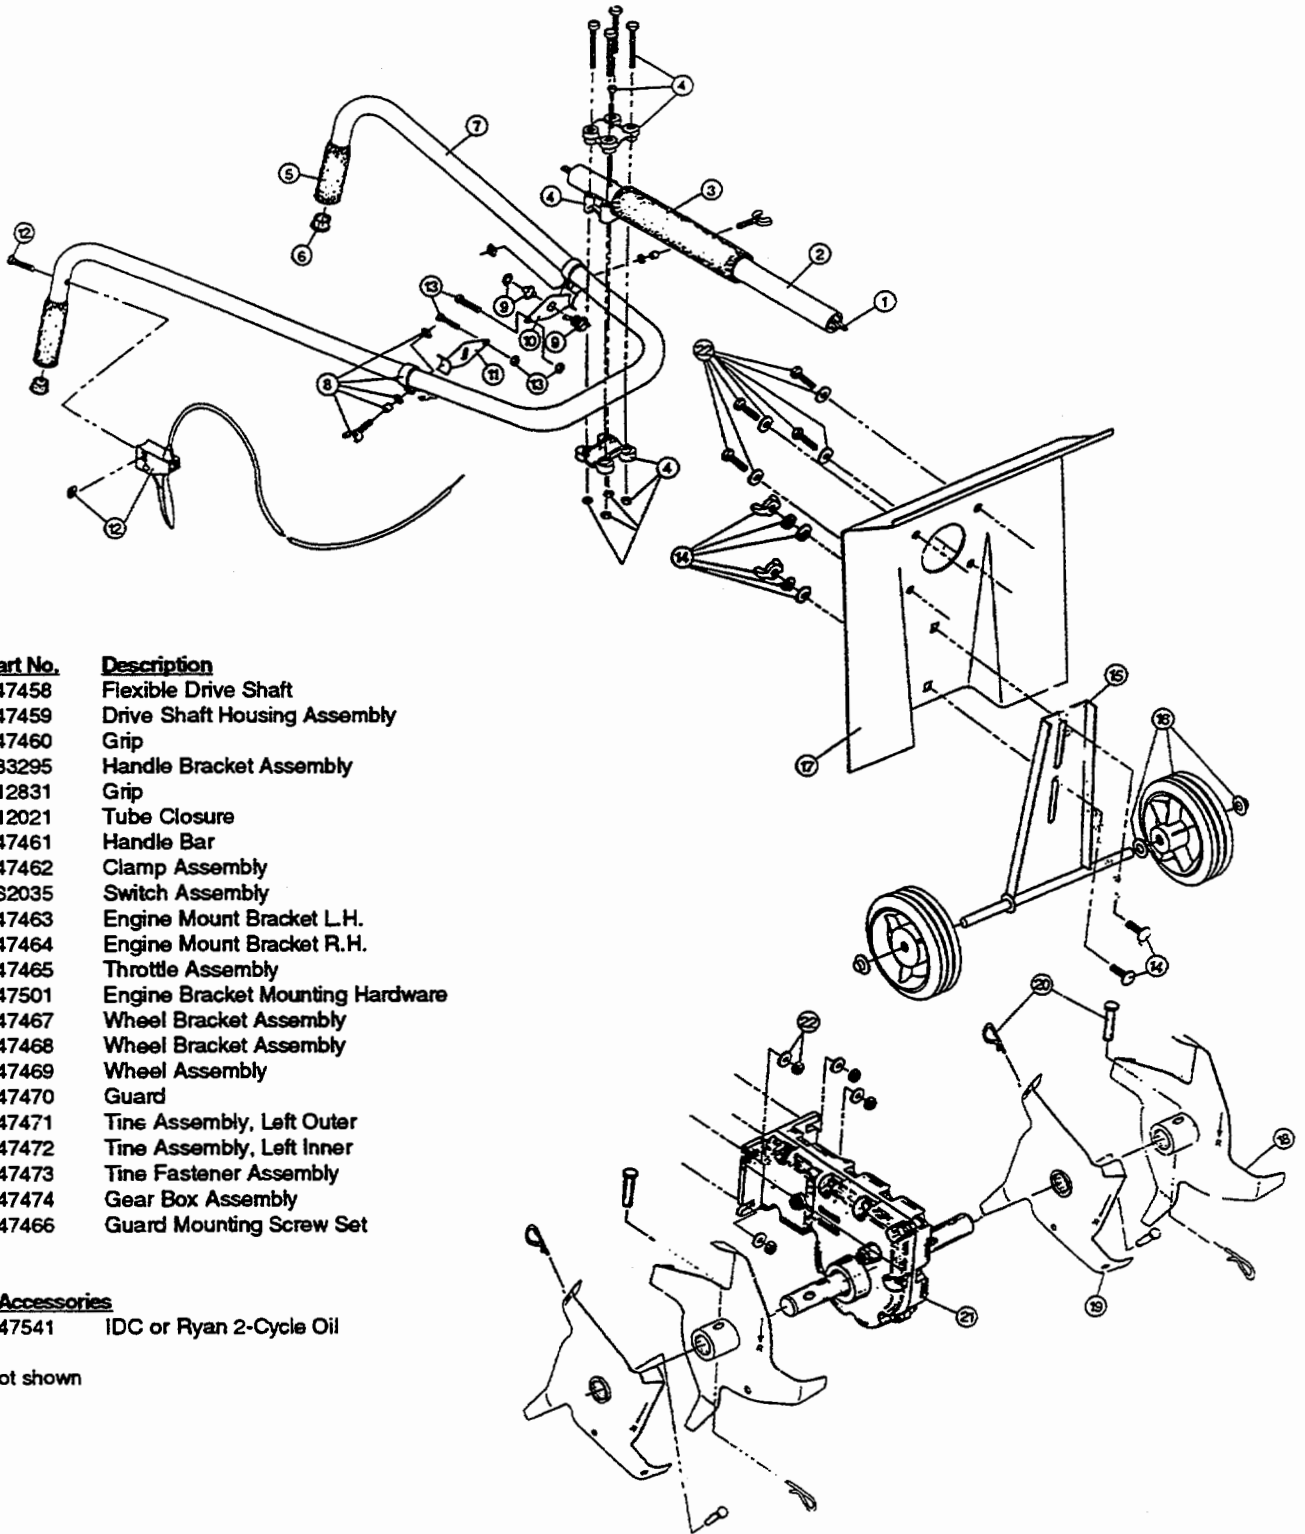

Item	Part No.	Description
1	153597	Clamp Assembly
2	153590	Clutch Cover Assembly
3	153592	Clutch Drum Assembly
4	153591	Clutch Rotor Assembly
5	147449	Starter Housing Assembly
6	613103	Rope
7	610300	Pull Handle
8	145310	Pulley Retainer Assembly
9	613102	Recoil Spring
10	683856	Recoil Pulley
11	147450	Fuel Tank Guard Assembly
12	153624	Flywheel Assembly
13	145918	Spacer
14	682065	Shroud Assembly
15	153403	Shroud Extension Stand
16	683390	Module Assembly
17	147451	Wire Lead
18	610311	Spark Plug
19	611735	Cylinder Assembly
20	147012	Piston and Rod Assembly
21	610672	Exhaust Gasket (10 pack)
22	147452	Muffler Assembly
23	682054	Muffler Mounting Bolt Assembly
24	145564	Cylinder Gasket (10 pack)
25	610308	Outer Bearing
26	610309	Seal
27	682041	Inner Bearing Assembly
28	682040	Snap Ring Assembly
29	147015	Crankcase
30	610673	Carburetor Mount Gasket (10 pack)
31	147453	Power Shaft Assembly
32	682046	Reed Assembly
33	683972	Carburetor Mount Assembly
34	682505	Carburetor Mounting Screw Assembly
35	682052	Choke Knob Assembly
36	683410	Carburetor/Air Filter Cover Assembly

The above part numbers are for serial numbers 801087301 thru 809065150.

BOOM & CULTIVATOR PARTS - IDC 400

Item	Part No.	Description
1	147458	Flexible Drive Shaft
2	147459	Drive Shaft Housing Assembly
3	147460	Grip
4	683295	Handle Bracket Assembly
5	612831	Grip
6	612021	Tube Closure
7	147461	Handle Bar
8	147462	Clamp Assembly
9	682035	Switch Assembly
10	147463	Engine Mount Bracket L.H.
11	147464	Engine Mount Bracket R.H.
12	147465	Throttle Assembly
13	147501	Engine Bracket Mounting Hardware
14	147467	Wheel Bracket Assembly
15	147468	Wheel Bracket Assembly
16	147469	Wheel Assembly
17	147470	Guard
18	147471	Tine Assembly, Left Outer
19	147472	Tine Assembly, Left Inner
20	147473	Tine Fastener Assembly
21	147474	Gear Box Assembly
22	147466	Guard Mounting Screw Set